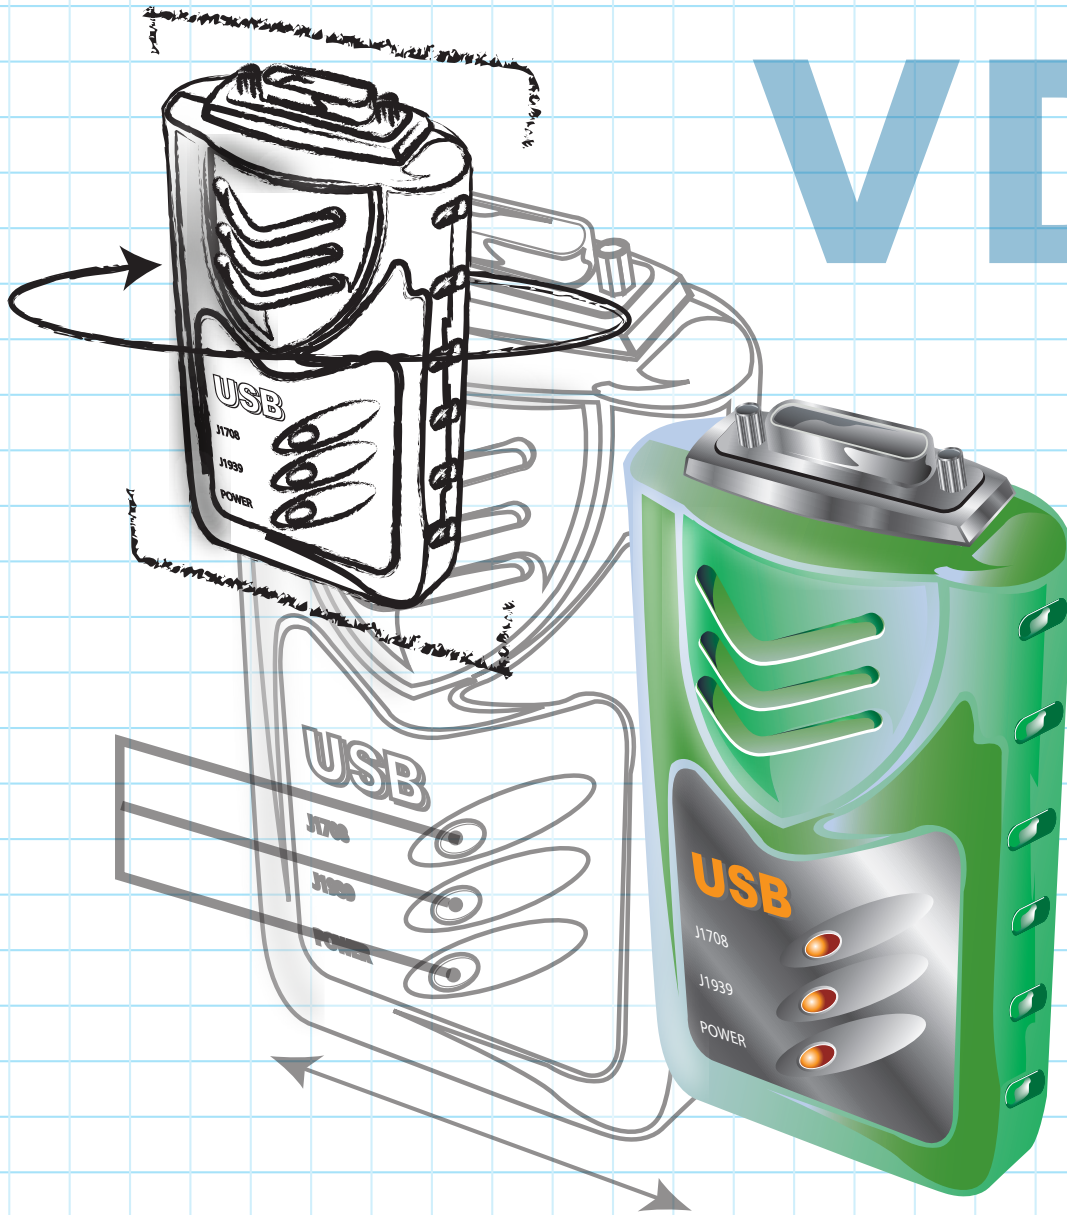

VDA

customized: Design

Our engineers listened directly to vehicle technicians when designing the Vehicle Diagnostic Assistant™. From start to finish our product has been designed to be one stand alone and easy to use computer based diagnostic tool that focuses on the specific maintenance needs of each customer. It's mobile design also makes it easy to move about the garage from vehicle to vehicle.

software: OEM

Original Equipment Software provides the technician with the same tools and information that is found in dealerships and OEM service centers. Our custom software applications have become industry standard due to our easy to use graphical interface and our extreme desire to give technicians the best and most direct ability to view & clear codes, monitor parameters, run diagnostic test and access diagnostic trees. Applications for engines, transmissions and braking systems are available for OEMs that include: Cummins, Detroit, International, Mack, Volvo, OBDII, Allison, Eaton, Bendix, Meritor Wabco (Other Applications available upon request).

friendly: Support

Our professional and friendly staff utilizes an interactive knowledge database to help customers in need of assistance. This database helps our service personnel quickly and accurately post and search past issues to provide customers with both prompt and comprehensive assistance.

Vehicle Diagnostic Assistant™ - Diagnostic Innovations LLC - www.diagnosticinnovations.com

Diagnostic Innovations LLC is constantly enhancing product specifications and accessories. Specifications subject to change without notice. Trademarks are property of their respective owners.
©2008 Diagnostic Innovations LLC. All rights reserved.