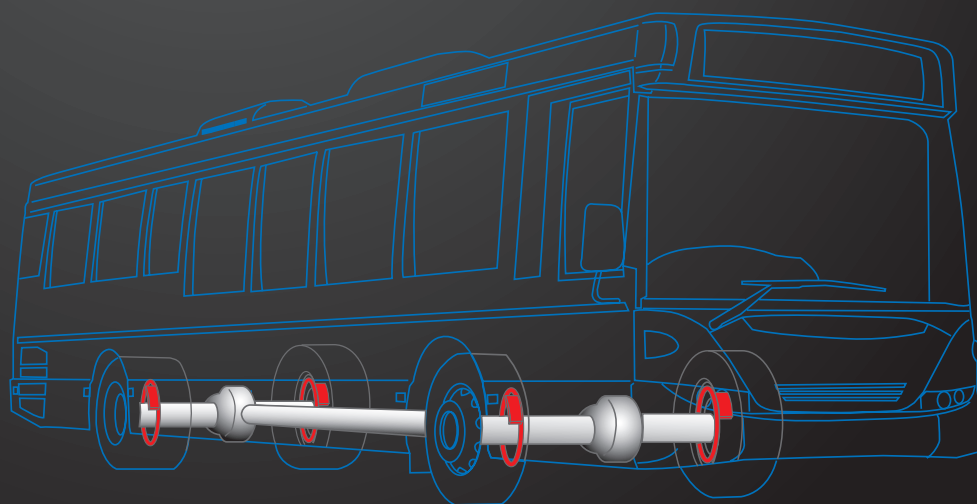

Vehicle Diagnostic Assistant™: VDA

The VDA provides the technician with the same diagnostic tools and information found in dealerships and OEM service centers. The VDA comes with all necessary cables and interface boxes that connect powerful modern computers to today's sophisticated electronic vehicles.

The VDA is the perfect solution for Garages and Service Centers.

The Vehicle Diagnostic Assistant™ utilizes the Panasonic Toughbook which features a magnesium alloy LCD case that is 20 times stronger than ABS plastic to protect critical and expensive-to-replace components. The hard disk drive is mounted in a shock-absorbing polymer compound that protects the Hard Drive from vibration and shock, while securing mission-critical data.

The Vehicle Diagnostic Assistant™ is updateable and is customized for each of our customer's specific needs. It is an essential tool for today's vehicle technicians.